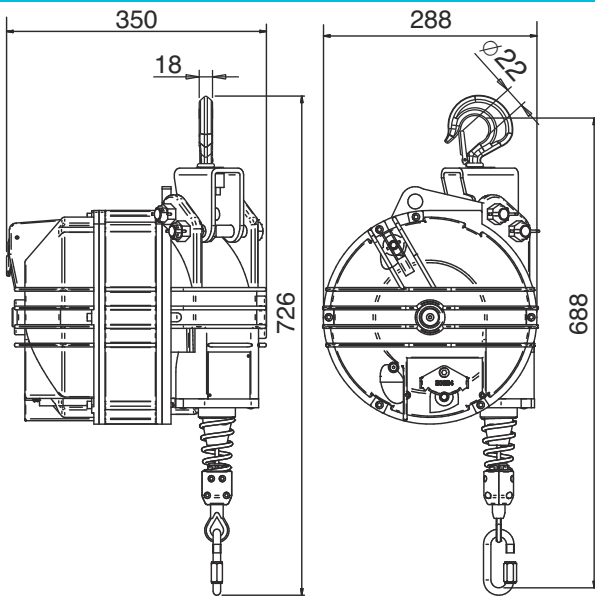

## Bilanciatore Balancer

8

### DIMENSIONI | DIMENSIONS

3000 mm  
Inox

100÷180 Kg

ART. ITEM	Kg	mm	Kg
X-HEAVY 115	100÷115	3000	36.61
X-HEAVY 130	115÷130	3000	36.77
X-HEAVY 140	130÷140	3000	38.51
X-HEAVY 150	140÷150	3000	38.83
X-HEAVY 160	150÷160	3000	40.90
X-HEAVY 180	160÷180	3000	43.20

### DIMENSIONI SCATOLA | DIMENSIONS BOX

	X-HEAVY 115	X-HEAVY 130	X-HEAVY 140	X-HEAVY 150	X-HEAVY 160	X-HEAVY 180
kg	40.00	40.10	41.90	42.20	44.30	46.60
mm	600x320x420	600x320x420	600x320x420	600x320x420	600x320x420	600x320x420