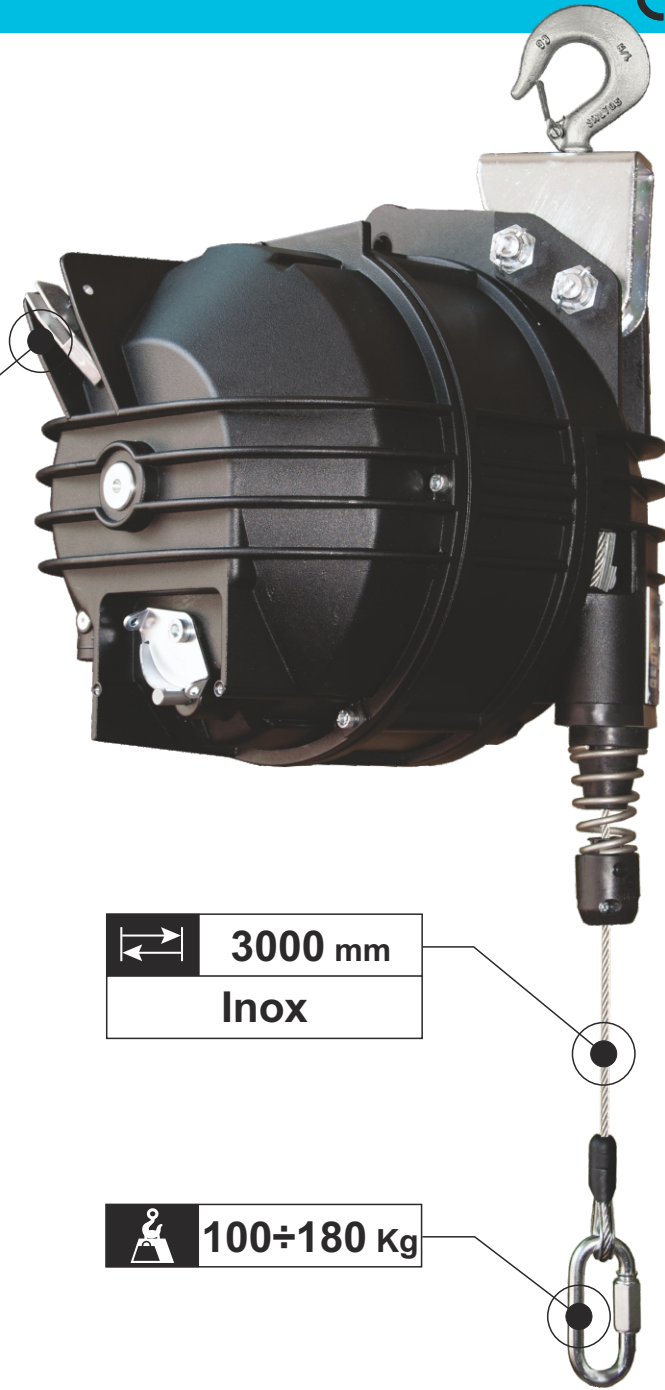

# X-HEAVY

CE MADE IN ITALY

## Bilanciatore Balancer

8

### DIMENSIONI | DIMENSIONS

3000 mm  
Inox

100÷180 Kg

ART. ITEM	Kg	mm	Kg
X-HEAVY 115	100÷115	3000	36.61
X-HEAVY 130	115÷130	3000	36.77
X-HEAVY 140	130÷140	3000	38.51
X-HEAVY 150	140÷150	3000	38.83
X-HEAVY 160	150÷160	3000	40.90
X-HEAVY 180	160÷180	3000	43.20